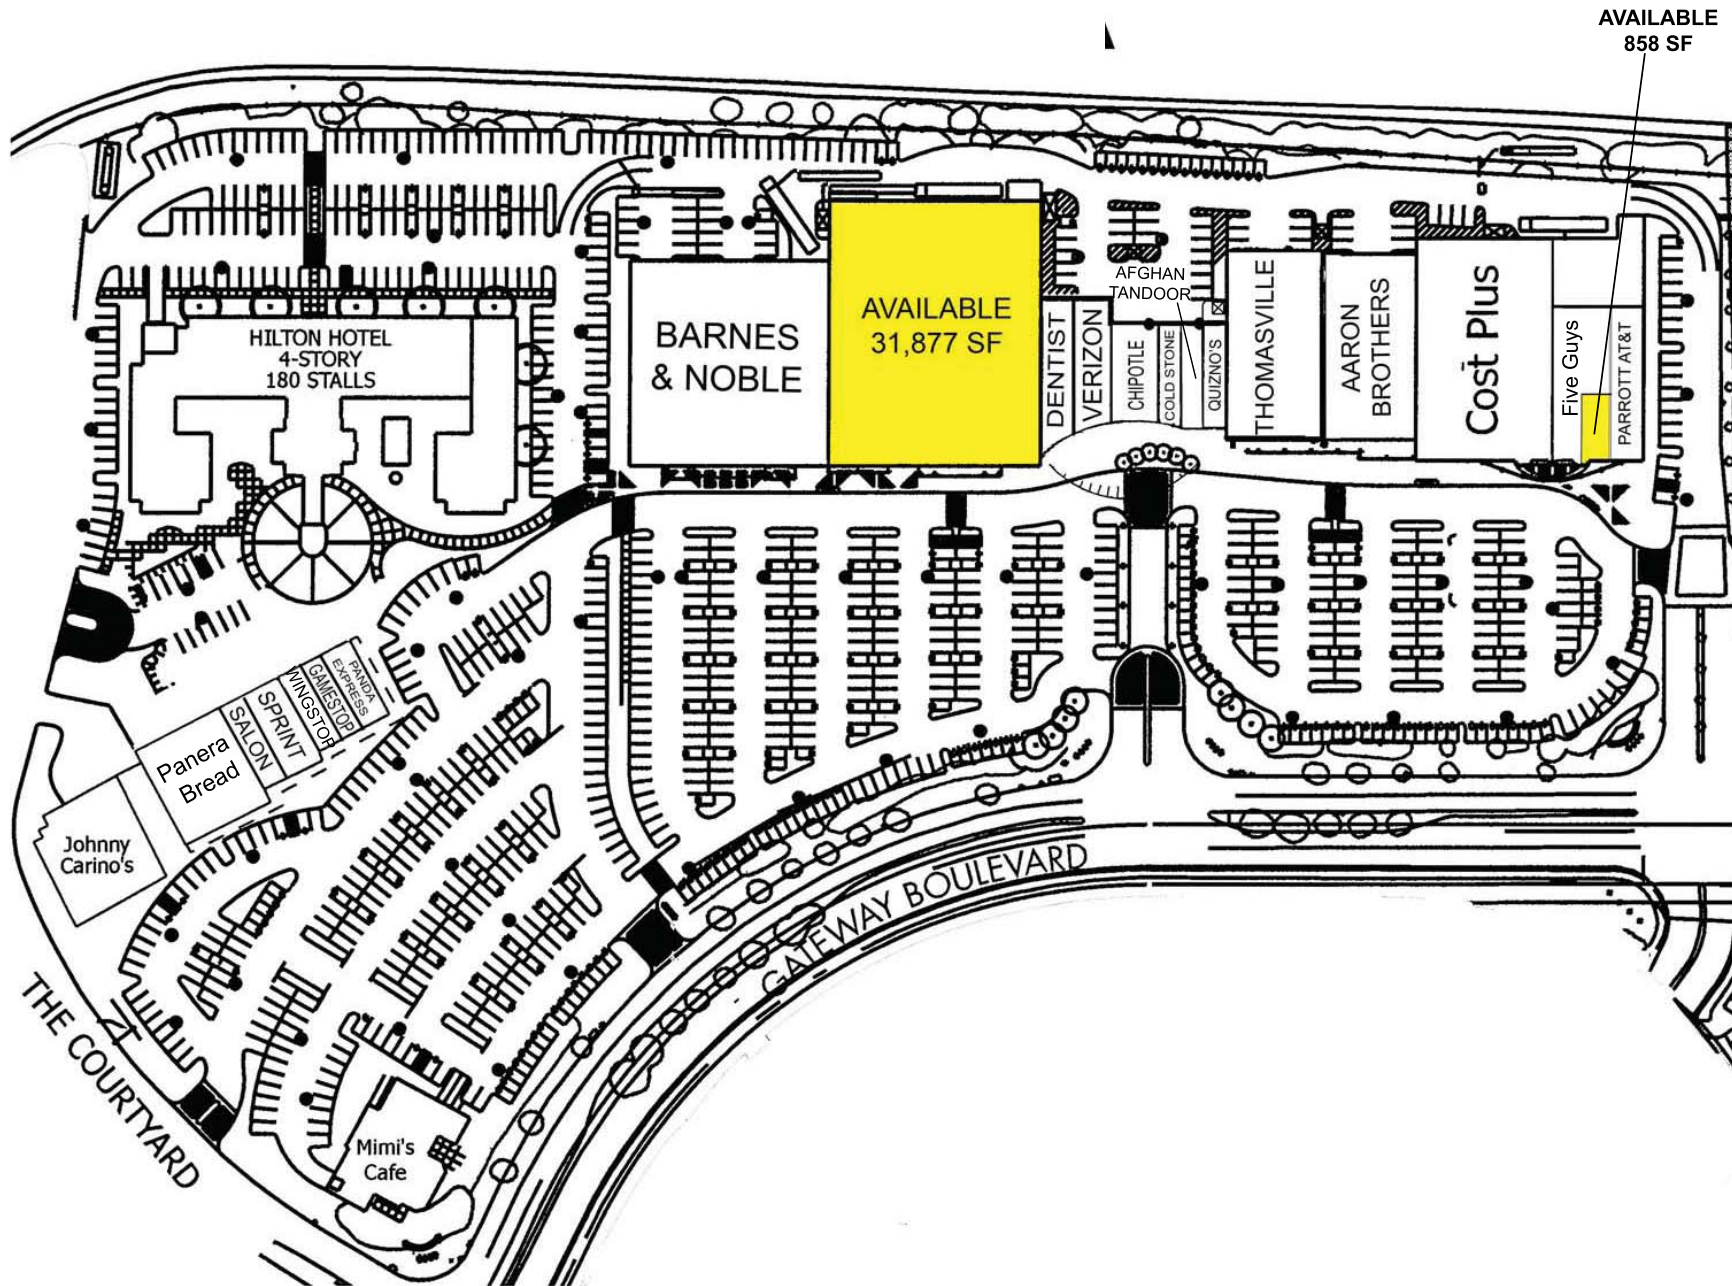

Gateway Courtyard

1570-1650 Gateway Blvd | Fairfield, California

MARKET AREA

Gateway Courtyard Tenants Include:

Barnes & Noble	Panera Bread
Cost Plus	Gateway Dental
Aaron Brothers	Verizon Wireless
Mimi's Café	Chipotle
Johnny Carino's	Cold Stone
Green Valley Salon & Spa	Quizno's
Sprint	Red Brick Pizza
Gamestop	WingStop
Panda Express	Parrot AT&T
	Afghan Tandoor

260 California Street, 4th Floor

San Francisco, CA 94111

www.crosspointrealty.com

Gateway Courtyard

1570-1650 Gateway Blvd | Fairfield, California

MAP & INFORMATION

Description:

A 134,000 square foot community center directly across from the Solano Mall, adjacent to I-80.