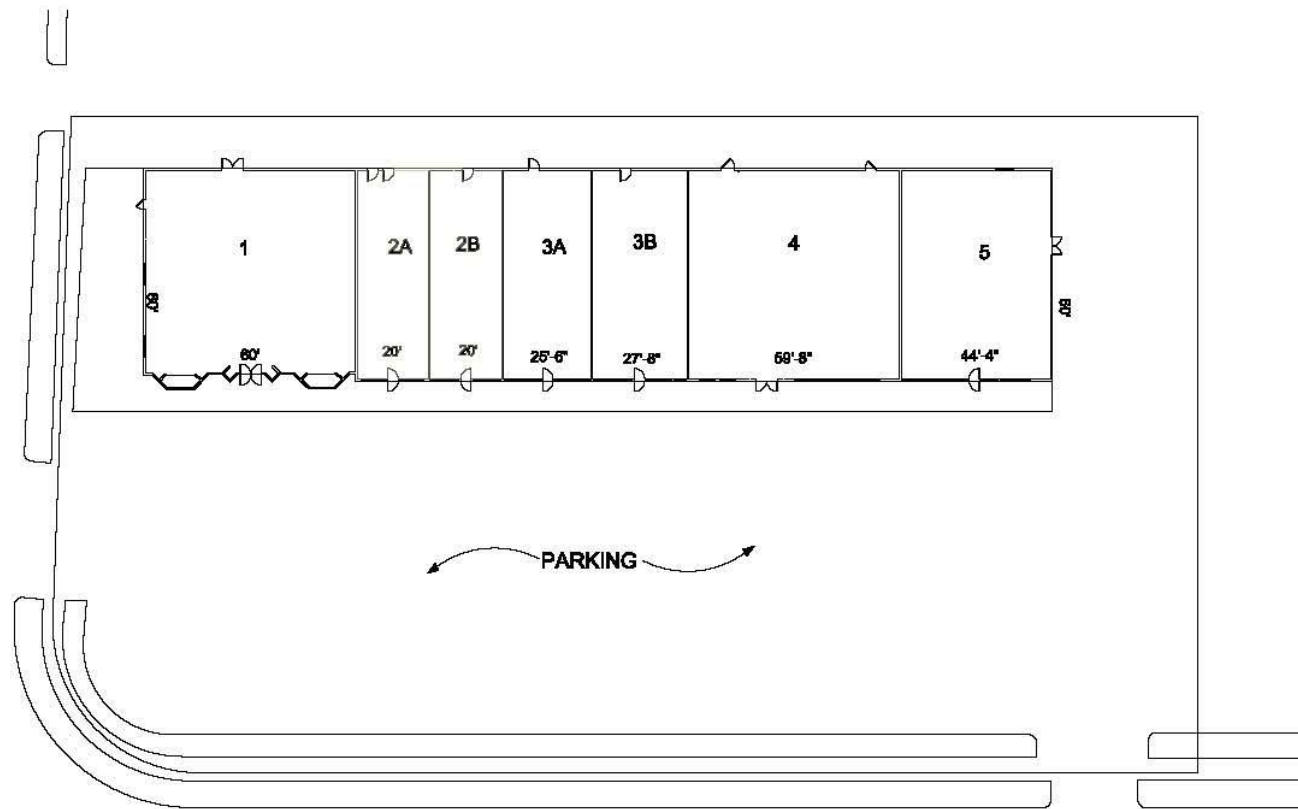

ROBINHOOD DR.

SITE PLAN

STONE
BROS.
AND ASSOCIATES
1044 WEST ROBINHOOD DRIVE
STOCKTON, CA 95207
TEL: 909-418-1761

SHERWOOD PLAZA ANNEX, STOCKTON, CA. 95207

Sherwood Plaza

960 Robinhood Dr | Stockton, California