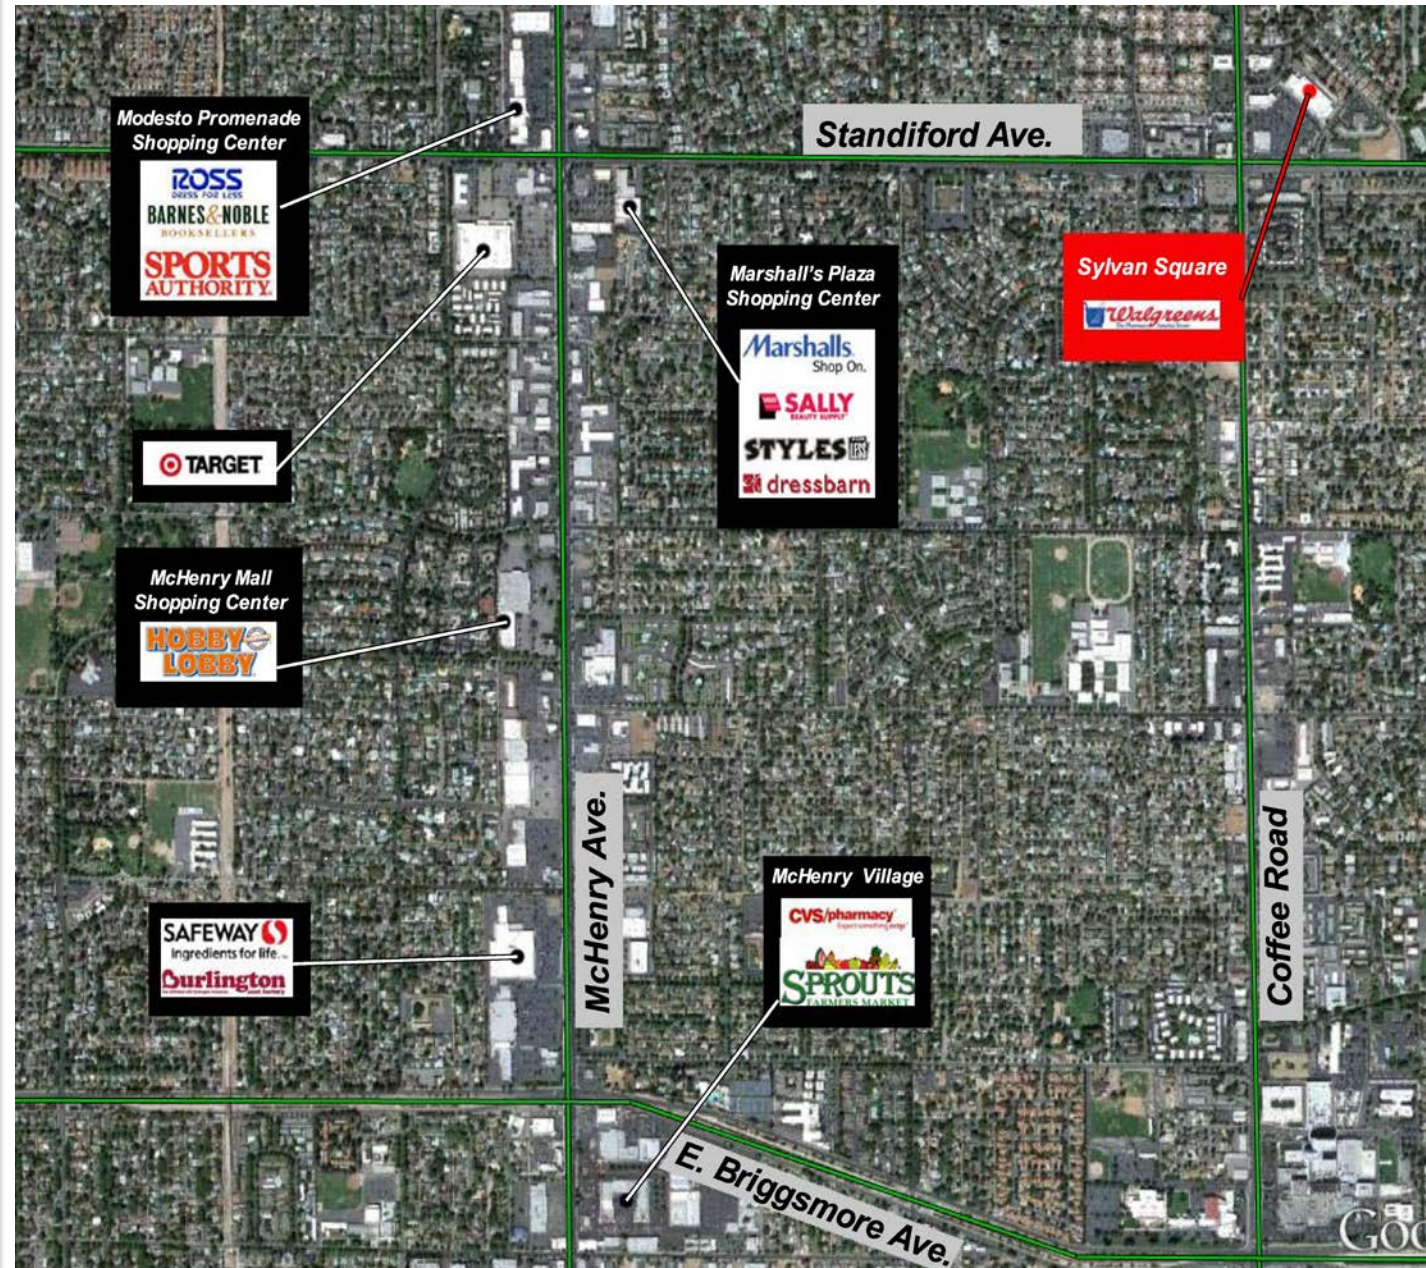

Sylvan Square

3300 Coffee Road | Modesto, California

MARKET AREA

Sylvan Square Tenants Include:

Walgreens
Marie Callenders
The Sushi Garden
Dynasty Restaurant
La Morenita

For information, contact:

Emily Murtha, CA BRE #01891284
emurtha@crosspointrealty.com

Sylvan Square

3300 Coffee Road | Modesto, California

MAP & INFORMATION

Description:

Sylvan Square is a 93,000sf neighborhood center that has been recently renovated.

Location:

3300 Coffee Road, Modesto, CA 95355.
At the northwest corner of Standiford & Coffee in North Modesto.