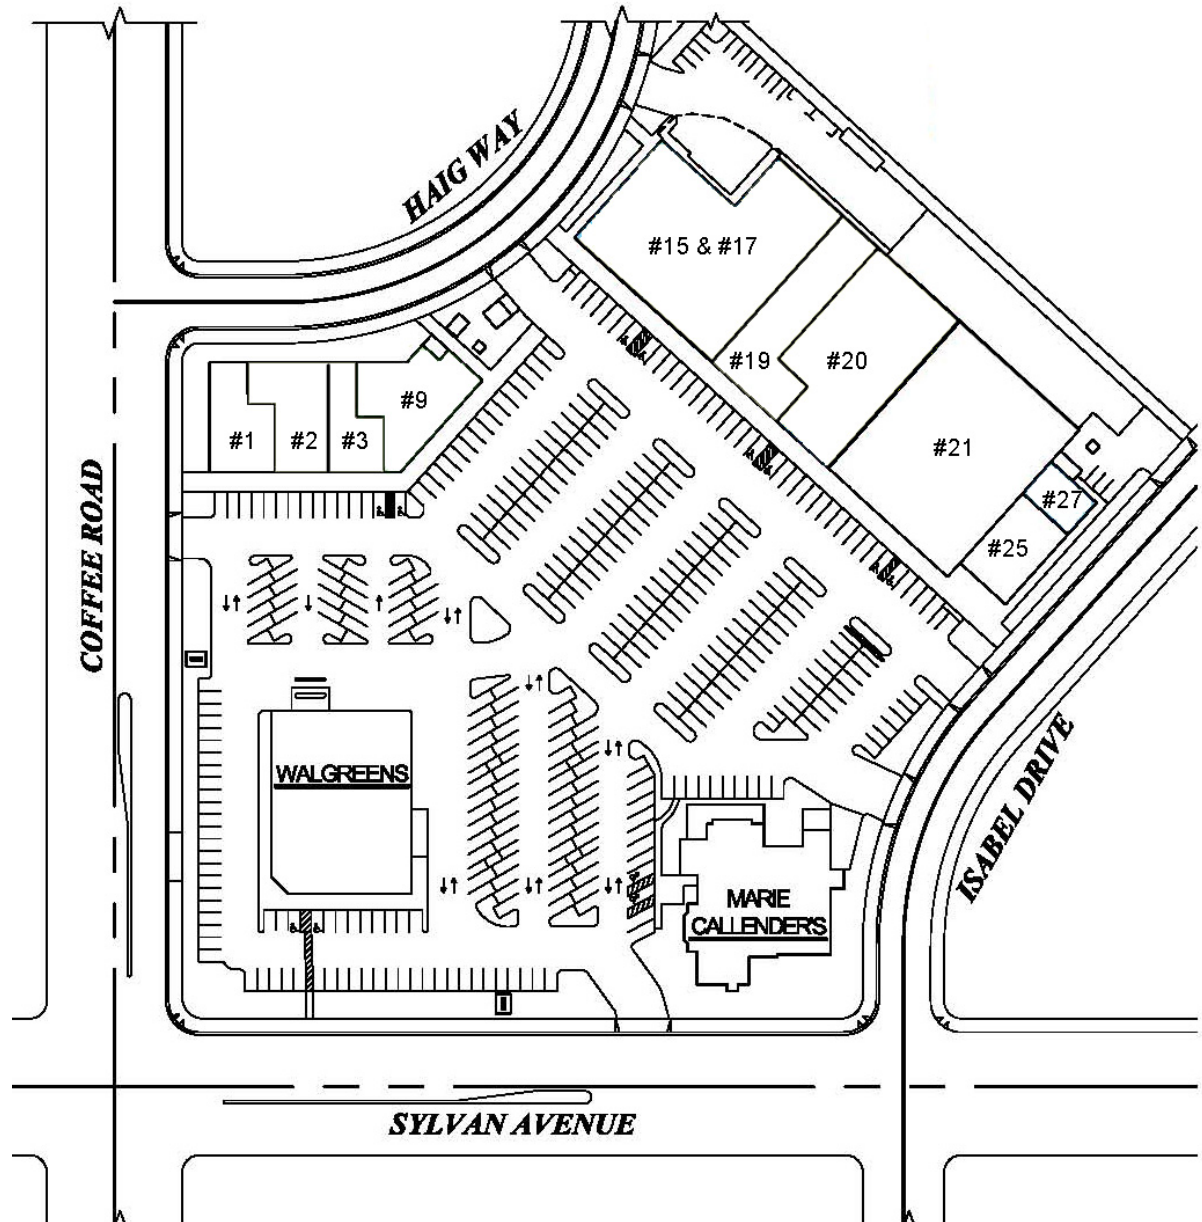

SITE PLAN

For information, contact:

Emily Murtha, CA BRE #01891284
emurtha@crosspointrealty.com

Carter Hemming, CA BRE #01123464
chemming@crosspointrealty.com

Phone: 415-288-6888
Fax: 415-288-6877

Crosspoint Realty Services, Inc.
303 Sacramento Street, 3rd Street
San Francisco, CA 94111
www.crosspointrealty.com